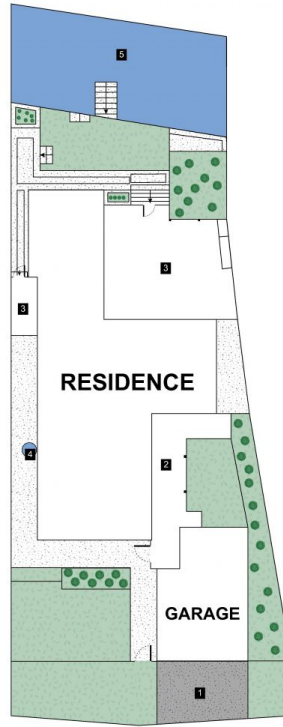

42 Elanora Drive Burleigh Heads QLD

4  2  2 

Beautiful Four bedroom home in the sought after Koala Park. Leave your car at home and walk to the ever popular Tallebudgera Creek, Custard Canteen cafes, the beach, James Street & Tallebudgera Surf club or put your stand up paddle board in the backyard.

View : <https://www.laceywest.com.au/lease/qld/gold-coast/burleigh-heads/residential/house/7757375>

Four bedrooms
Two bathrooms
Double garage
Large Entertainers deck overlooking the inlet for Tallebudgera Creek
Fenced yard
Open plan living & dining
Great sized kitchen

Lacey West Rentals
07 5576 6616

PLEASE REGISTER ONLINE TO INSPECT THIS PROPERTY.

<https://www.laceywest.com.au>

42 Elanora Drive, Burleigh Heads

4 Bed 2 Bath 2 Car

FLOOR PLAN

SITE PLAN

- LEGEND**
1. Driveway
 2. Covered Porch
 3. Deck
 4. Hot Water Tank
 5. Tallebudgera Creek

Internal : 226m²
External : 78m²

All information contained herein is gathered by Little Hinges. Whilst the scanning technology is highly reliable, we cannot guarantee its accuracy and interested parties should rely on their own enquiries.